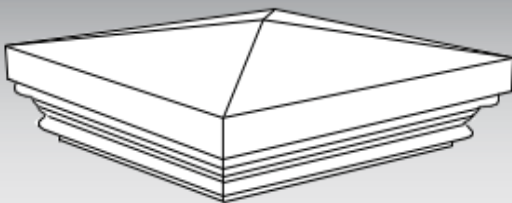

RIETMANS

Since 1916

Pier Caps

CALL (03) 9939 9025

Prices exclude GST. Effective June 2022

VICTORIAN

Code	Base	Top	Height	Unit Price
Pv001	370 x 370mm	410 x 410mm	90mm	\$99.00
Pv010	410 x 410mm	445 x 445mm	90mm	\$109.00
Pv002	490 x 370mm	535 x 410mm	90mm	\$109.00
Pv003	490 x 490mm	535 x 535mm	90mm	\$119.00
Pv004	610 x 490mm	655 x 535mm	90mm	\$149.00
Pv005	610 x 610mm	850 x 535mm	90mm	\$169.00
Pv006	730 x 490mm	850 x 535mm	90mm	\$169.00

REGENCY

Code	Base	Top	Height	Unit Price
Pr001	370 x 370mm	410 x 410mm	115mm	\$109.00
Pr002	490 x 370mm	535 x 410mm	115mm	\$109.00
Pr010	410 x 410mm	480 x 480mm	115mm	\$119.00
Pr003	490 x 490mm	535 x 535mm	115mm	\$129.00
Pr004	610 x 490mm	655 x 535mm	115mm	\$159.00
Pr011	600 x 600mm	670 x 670mm	115mm	\$179.00
Pr005	760 x 510mm	830 x 580mm	115mm	\$189.00

CLASSIC

Code	Base	Top	Height	Unit Price
Pc001	370 x 370mm	480 x 480mm	170mm	\$119.00
Pc002	490 x 370mm	585 x 475mm	170mm	\$129.00
Pc003	490 x 490mm	585 x 585mm	170mm	\$149.00
Pc004	610 x 490mm	710 x 590mm	170mm	\$179.00
Pc005	610 x 610mm	710 x 710mm	170mm	\$199.00