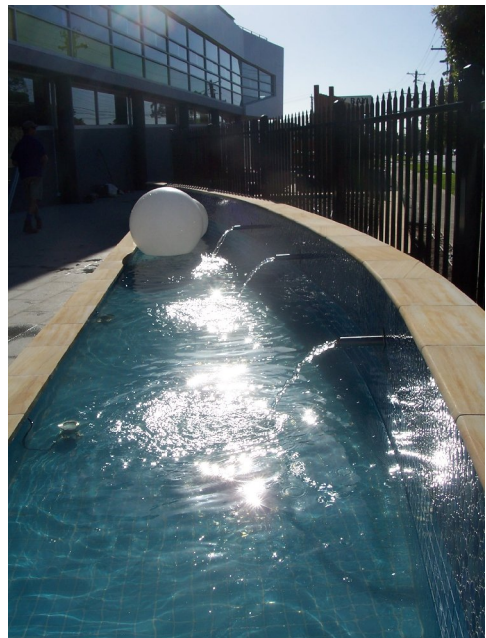

SANDSTONE

347 Bay Road
Cheltenham 3192
Ph: 03 9555 4500
Fax: 03 9532 0335

RIETMANS

PAVERS & POOL COPING

- 500 x 500 x20mm paver
- 800 x 400 x20mm paver
- Bullnose Coping
- Bevelled Edge Coping
- Pencil Round Coping
- Rebated Edge Coping